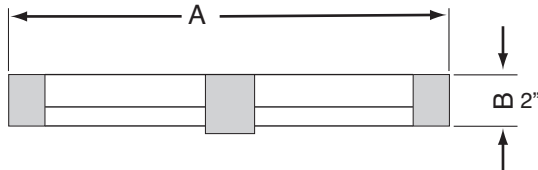

CASTINGS INC.

860 4TH AVE. • P.O. BOX 669 • GRAND JCT, CO 81502 • 970.243.2032 • FAX 970.242.4962