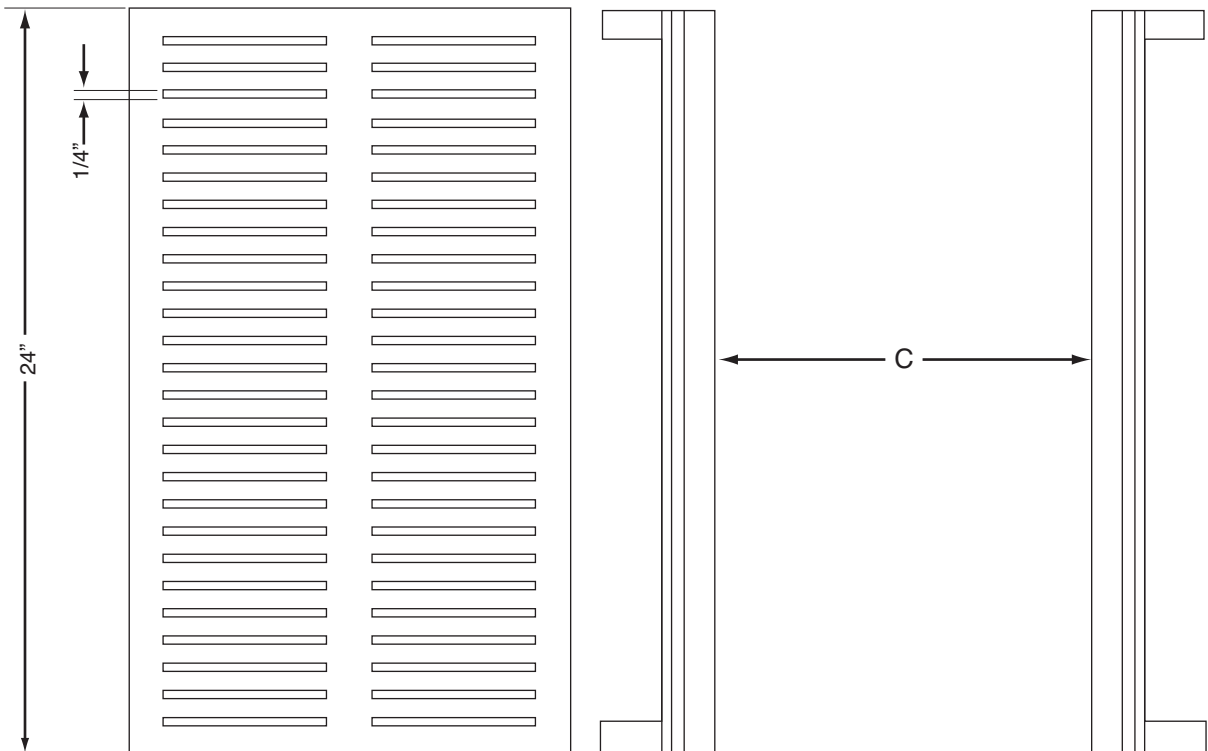

CAST IRON

TRENCH GRATE

ADA TG C.I.

TGADACI

APPROXIMATE WEIGHT

8" GRATE	63 lb
10" GRATE	64 lb
12" GRATE	73 lb
14" GRATE	81 lb

**NOTE:
REVERSABLE FOR SLAB TYPE CONSRTUCTION**

PLAN