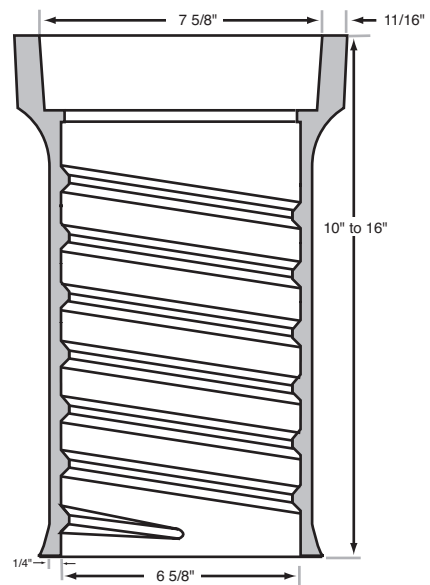

ALUMINUM

VALVE BOX

TOP SECTION AL

VBTSAL

APPROXIMATE WEIGHT—VARIES WITH SIZE

**NOTES:
LID NAMEPLATES—OPTIONAL
LIDS AVAILABLE IN CAST IRON OR ALUMINUM**

VALVE BOX ASSEMBLY
VBA 26" TO 72"

TOP SECTION
VBT 10" TO 16"