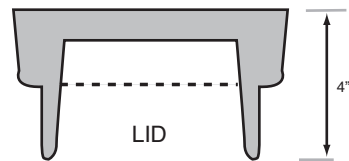

ALUMINUM

VALVE BOX

TOP SECTION AL

VBTSAL

APPROXIMATE WEIGHT—VARIES WITH SIZE

**NOTES:
LID NAMEPLATES—OPTIONAL
LIDS AVAILABLE IN CAST IRON OR ALUMINUM**

VALVE BOX ASSEMBLY
VBA 26" TO 72"

TOP SECTION
VBT 10" TO 16"