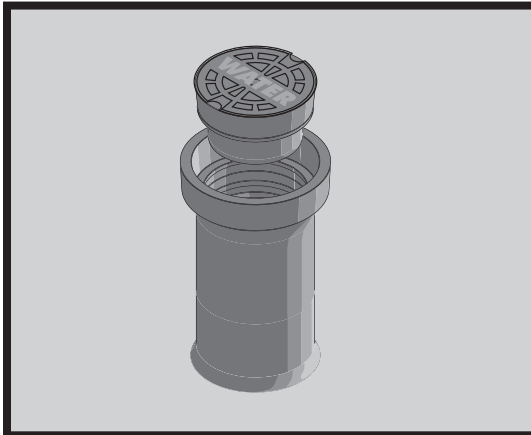

ALUMINUM

VALVE BOX

TOP SECTION AL

VBTSAL

APPROXIMATE WEIGHT—VARIES WITH SIZE

**NOTES:
LID NAMEPLATES—OPTIONAL
LIDS AVAILABLE IN CAST IRON OR ALUMINUM**

VALVE BOX ASSEMBLY
VBA 26" TO 72"

TOP SECTION
VBT 10" TO 16"